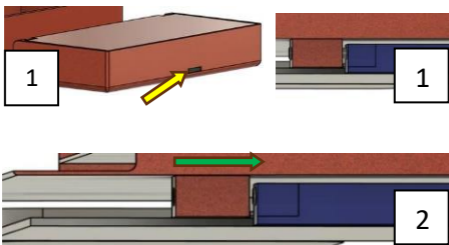

USE

Finger scanner. Place finger on the scanner to unlock the box.